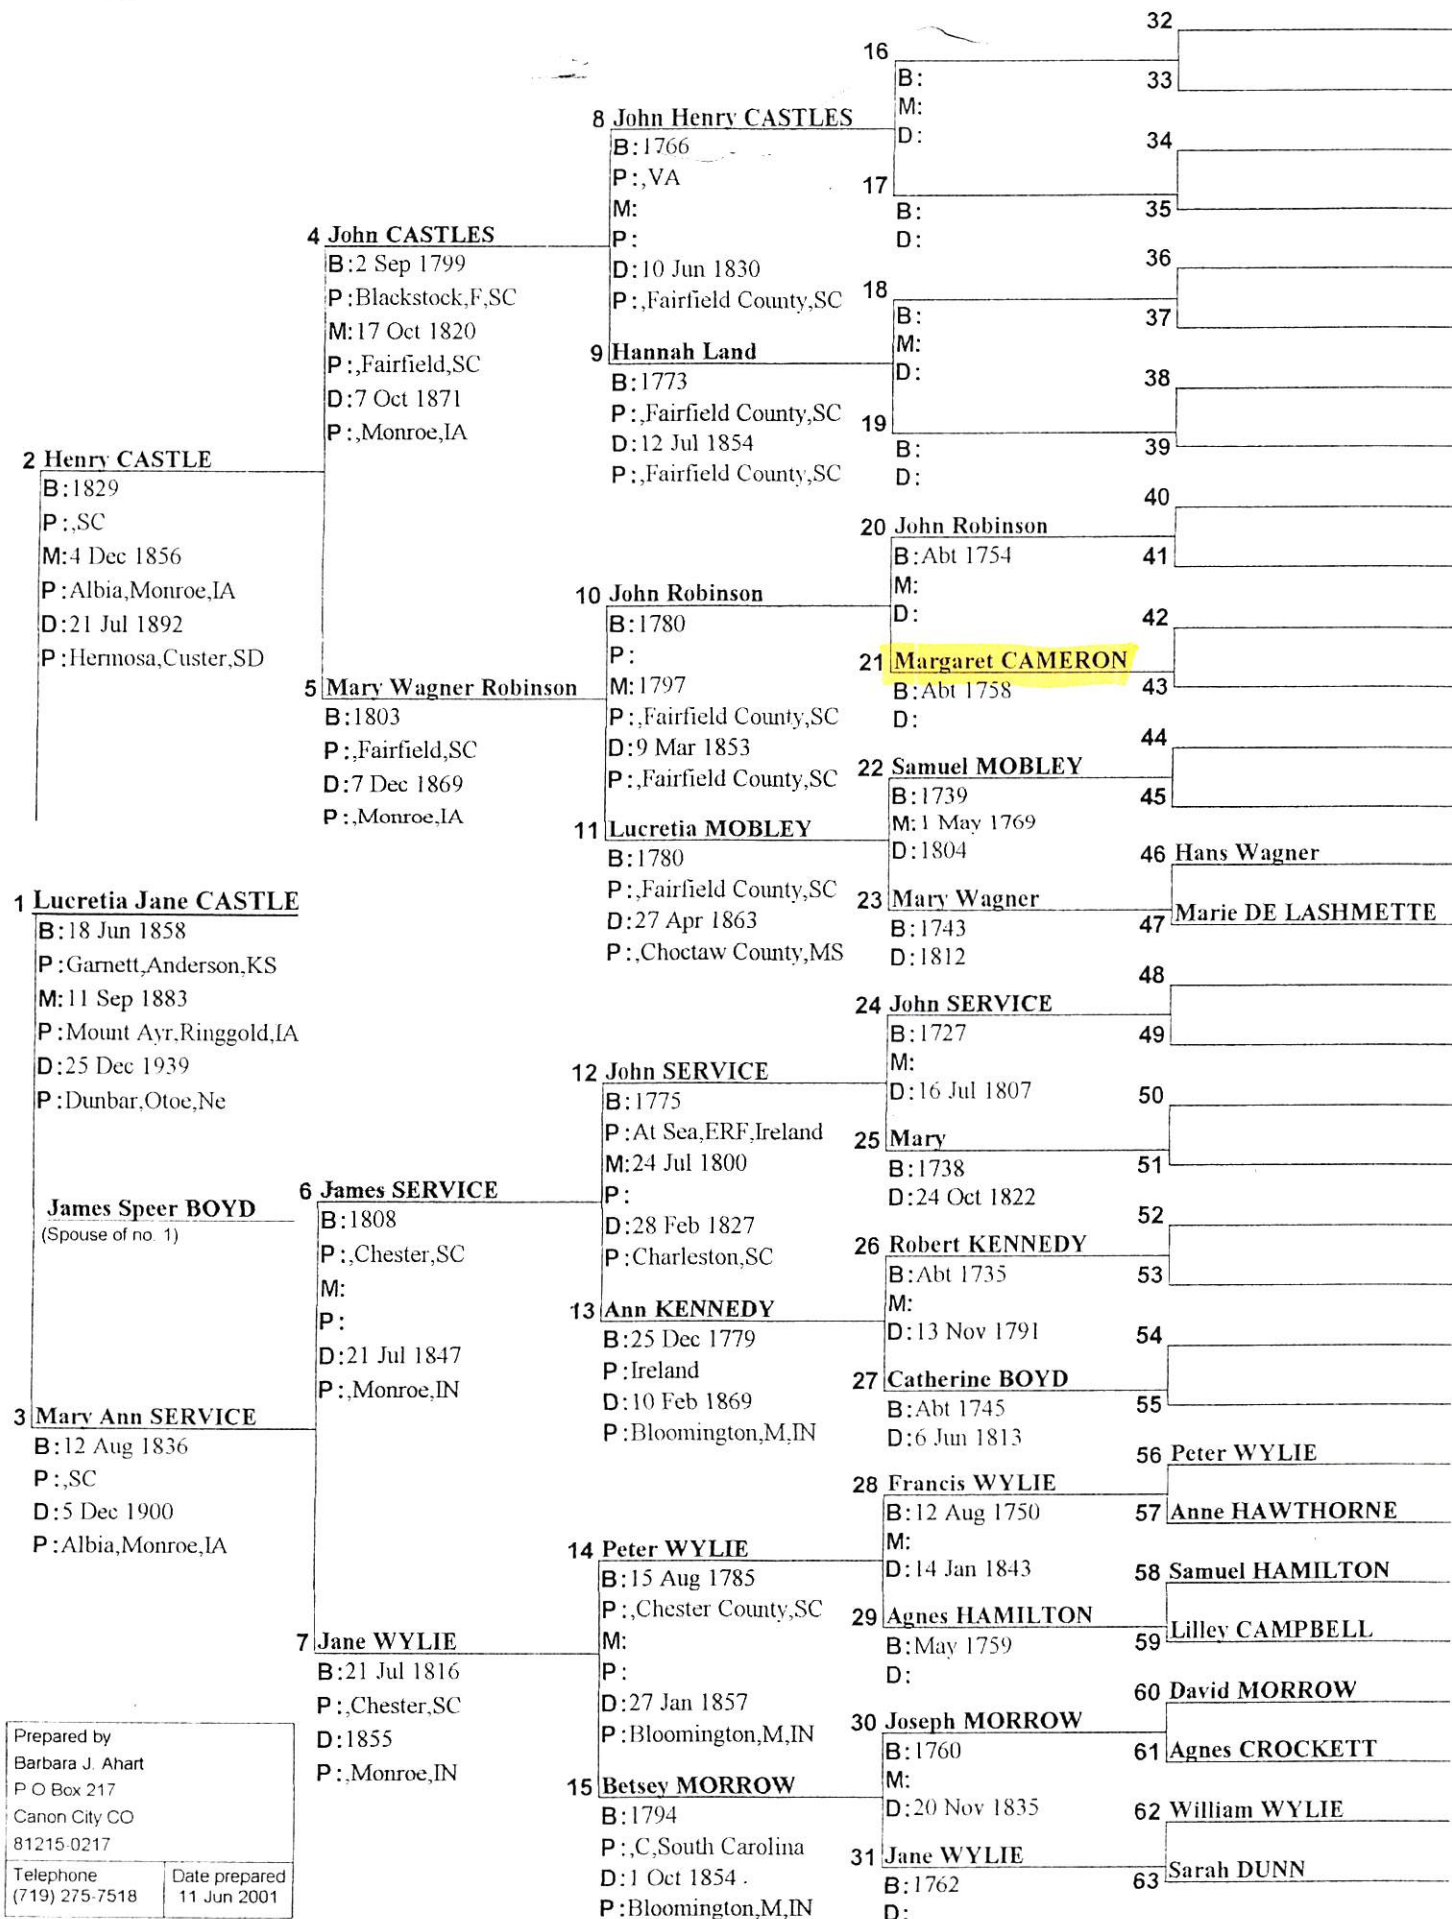

# Pedigree Chart

Chart no. 1

Prepared by  
Barbara J. Ahart  
P O Box 217  
Canon City CO  
81215-0217

Telephone (719) 275-7518  
Date prepared 11 Jun 2001